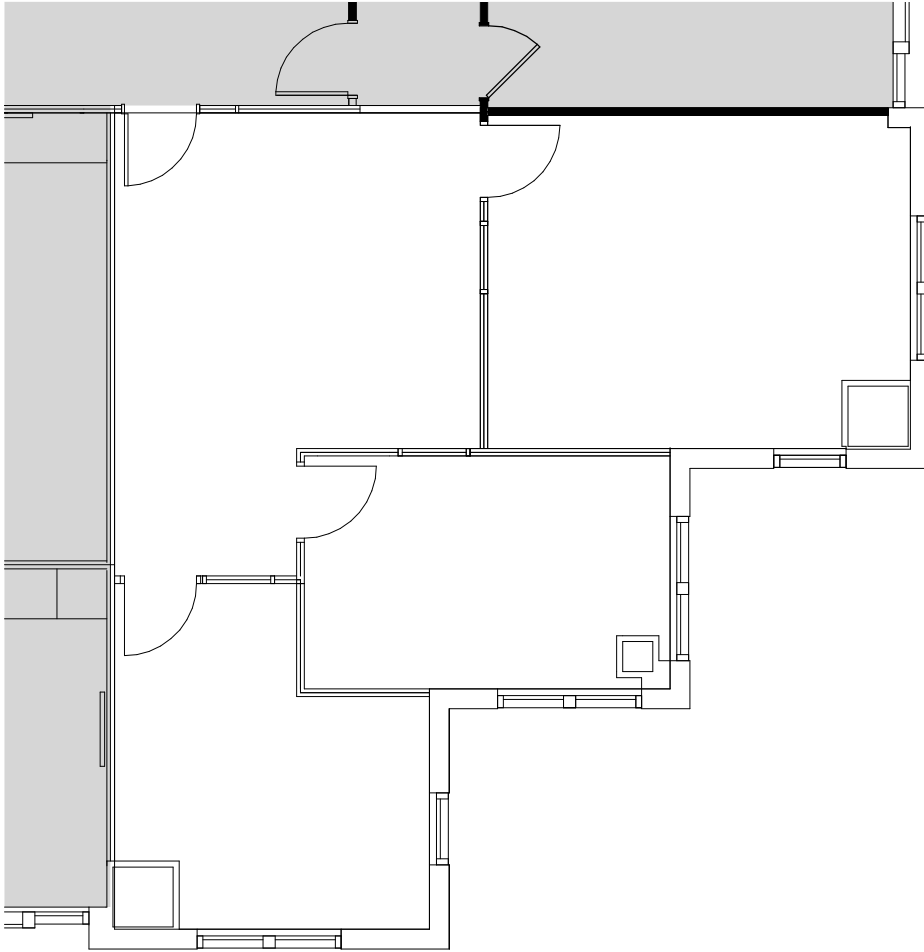

SPS TOWER

Minneapolis, Minnesota

SUITE 2830 - SUITE AS-BUILT PLAN (1,117 RSF)

1/8" = 1'-0"

KEYPLAN

Leased by:

TRANSWESTERN[®]

NELSON