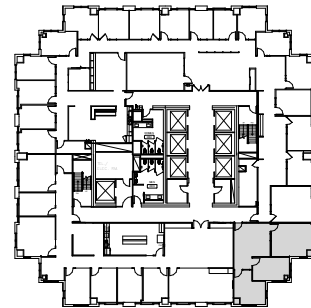

SPS TOWER

Minneapolis, Minnesota

SUITE 2830 - SUITE AS-BUILT PLAN (1,117 RSF)

1/8" = 1'-0"

KEYPLAN

Leased by:

TRANSWESTERN[®]

NELSON