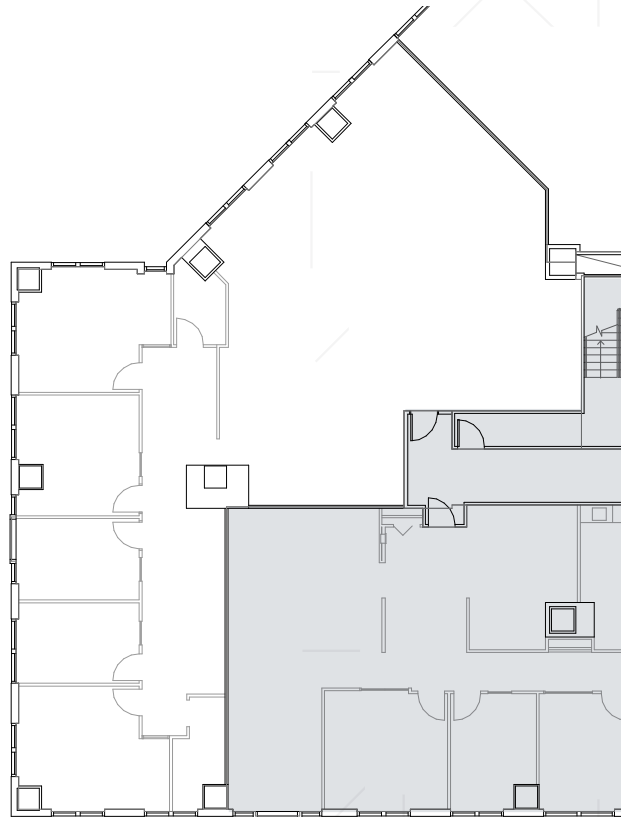

SUITE 1170

11th Floor | 3,744 SF | Available Now

JIM MONTEZ

612-359-1671
jim.montez@transwestern.com

REED CHRISTIANSON

612-359-1610
reed.christianson@transwestern.com