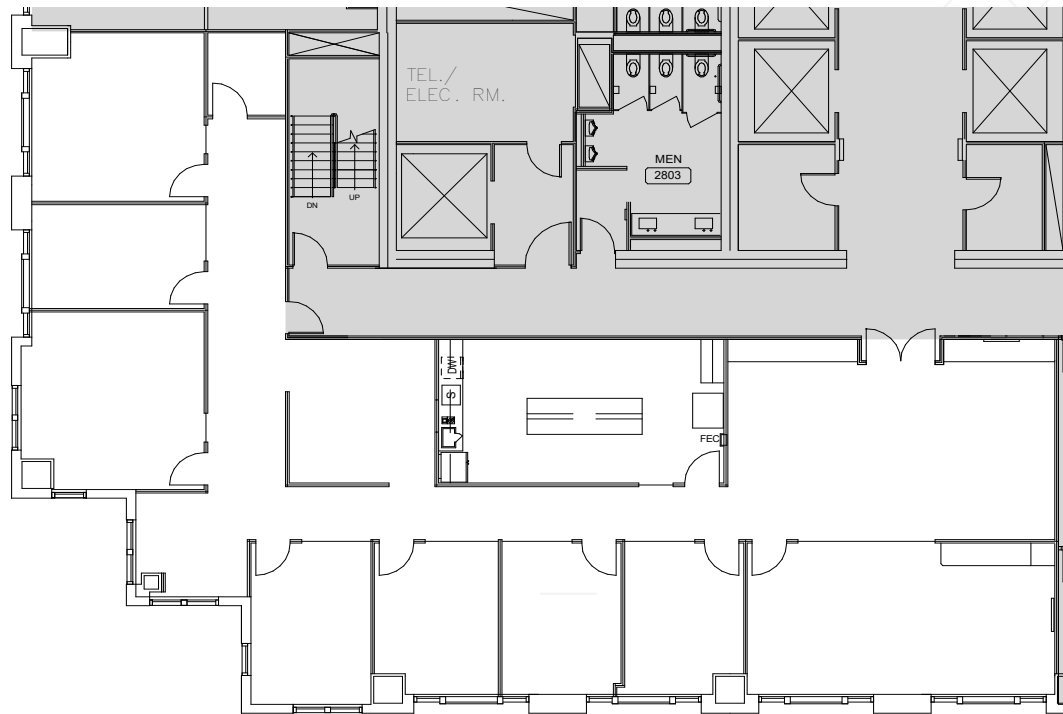

SUITE 2850

28th Floor | 4,483 SF | Available Now

JIM MONTEZ 612-359-1671
jim.montez@transwestern.com

REED CHRISTIANSON 612-359-1610
reed.christianson@transwestern.com