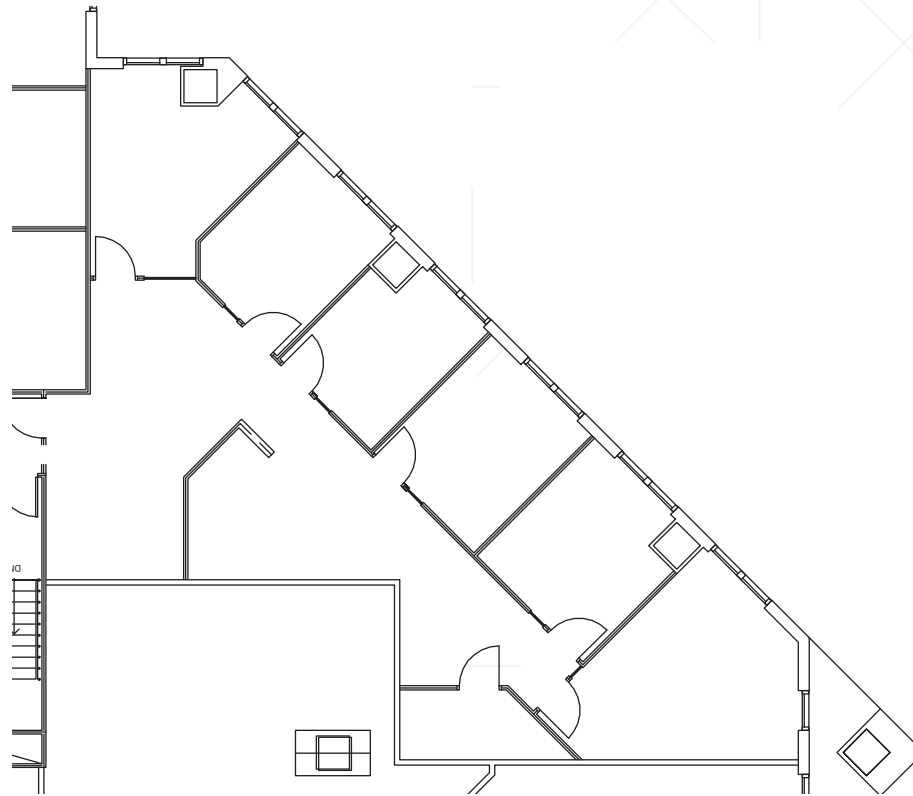

SUITE 2530

25th Floor | 2,094 SF | Available Now

JIM MONTEZ | 612-359-1671
jim.montez@transwestern.com

REED CHRISTIANSON | 612-359-1610
reed.christianson@transwestern.com