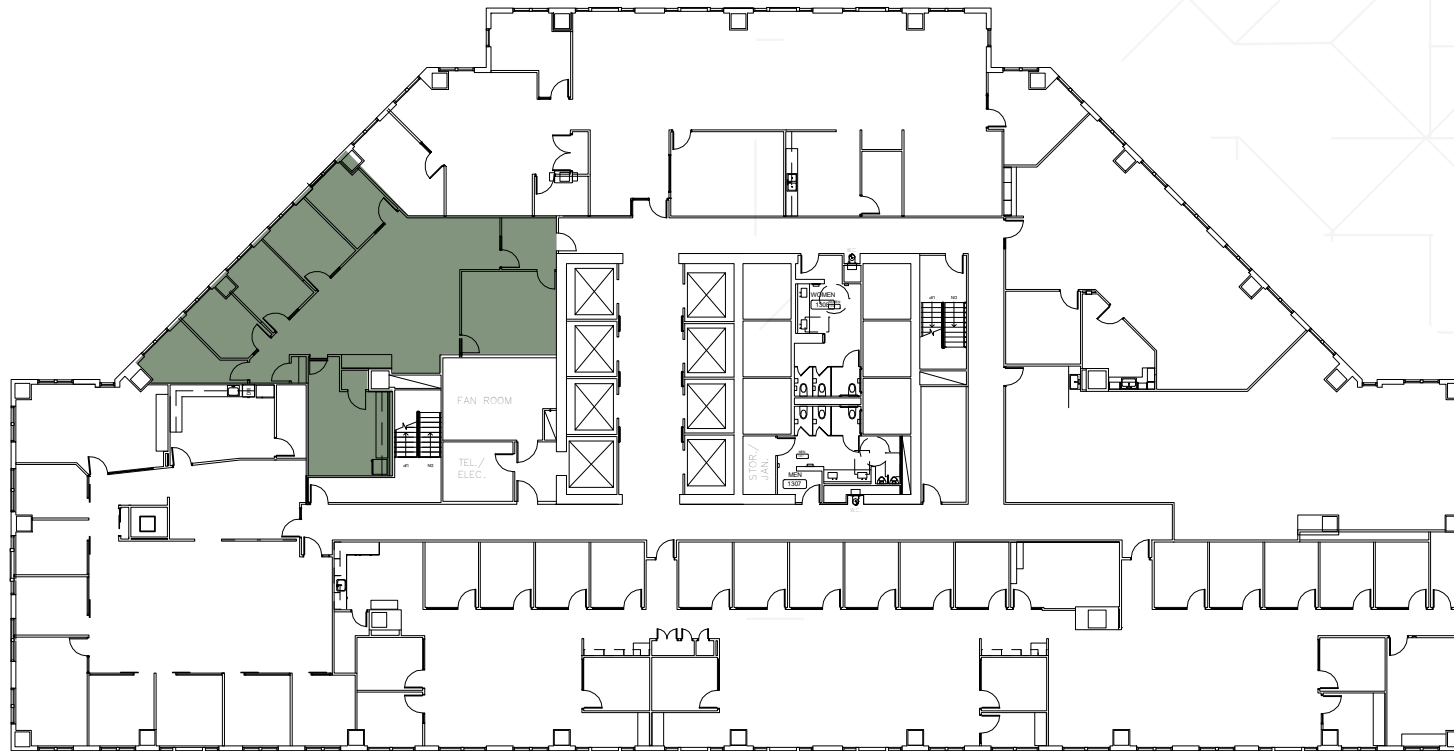

SUITE 1390

13th Floor | 2,460 SF | Available Now

JIM MONTEZ

612-359-1671
jim.montez@transwestern.com

REED CHRISTIANSON

612-359-1610
reed.christianson@transwestern.com