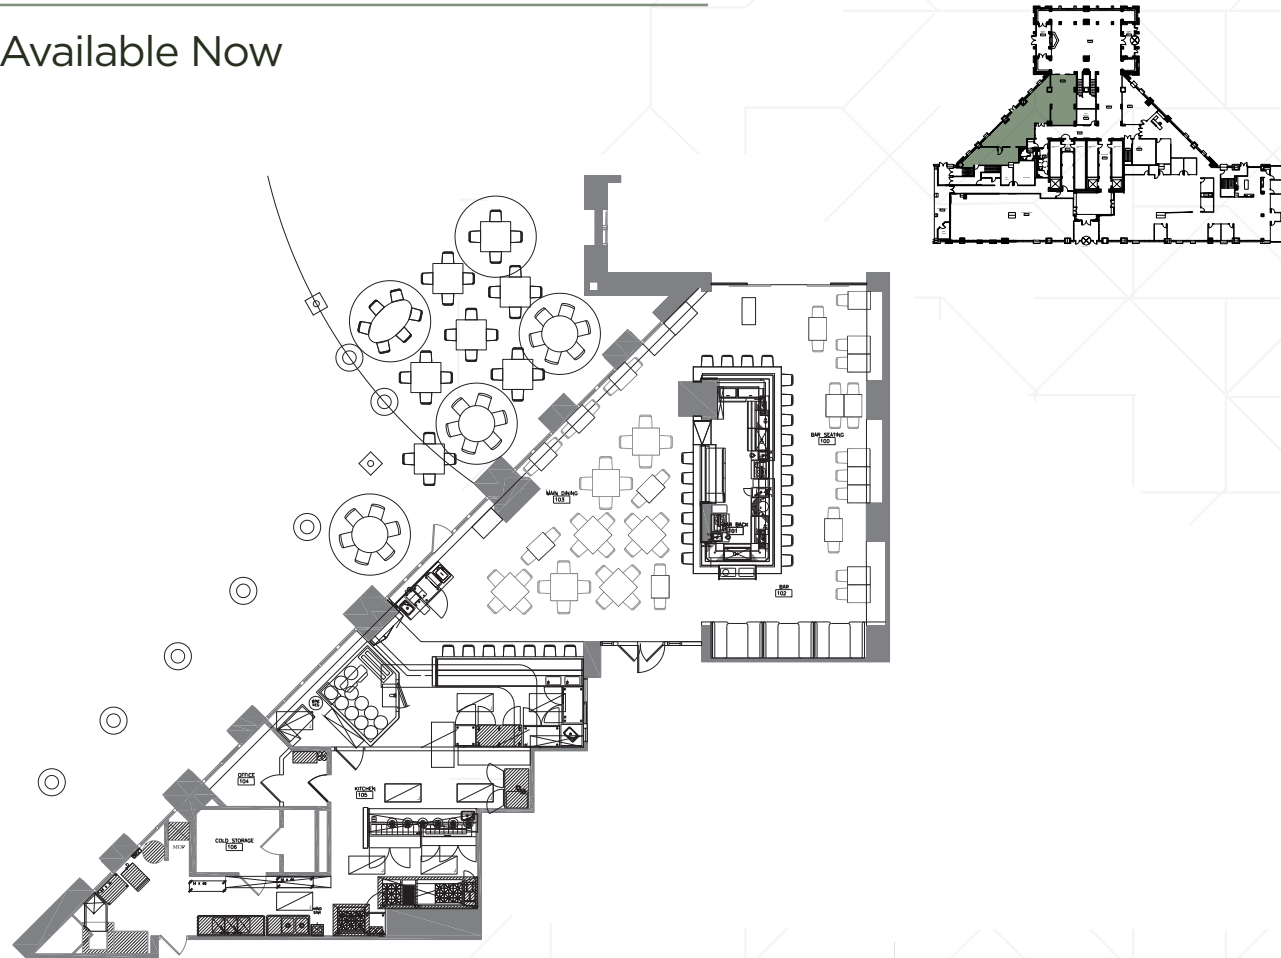

SUITE 100

1st Floor | 3,306 SF | Available Now

JIM MONTEZ 612-359-1671
jim.montez@transwestern.com

REED CHRISTIANSON 612-359-1610
reed.christianson@transwestern.com