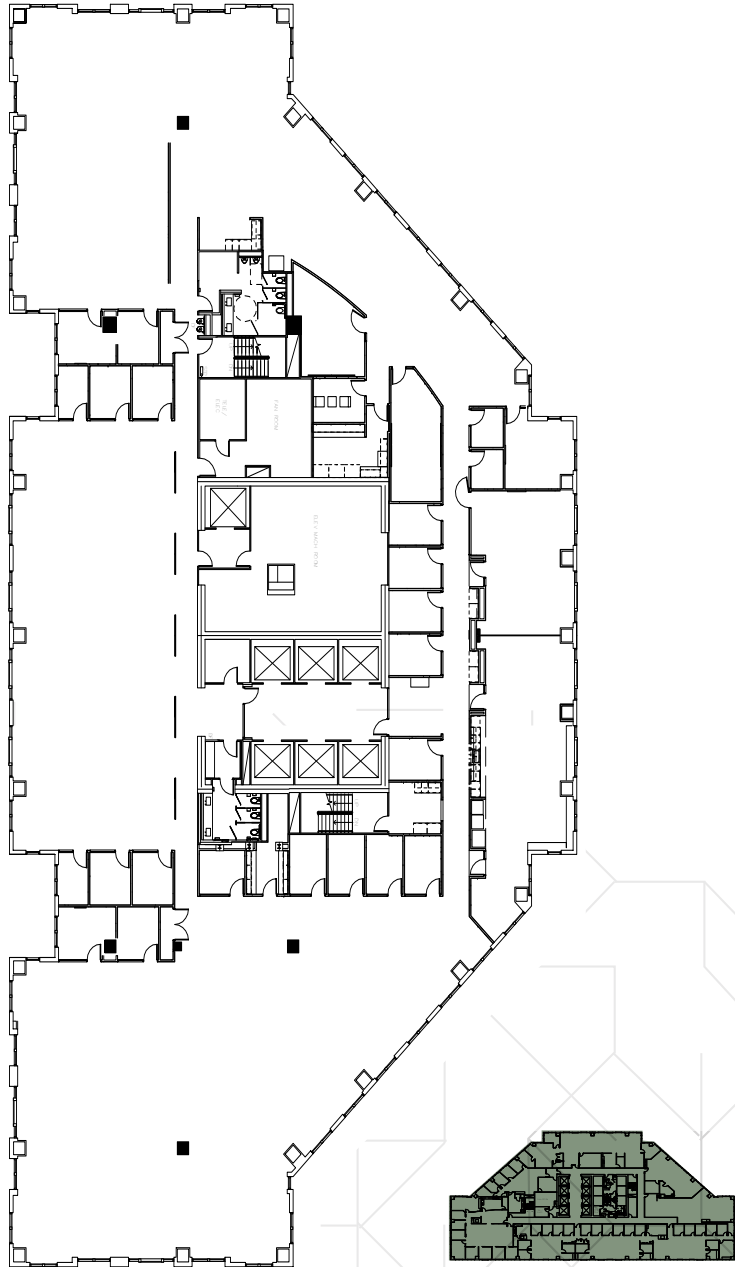

SUITE 2350

23rd Floor | 3,075 SF | Available Now

SUITE 1800

18th Floor | 23,523 SF | Available Now

JIM MONTEZ

612-359-1671

jim.montez@transwestern.com

REED CHRISTIANSON

612-359-1610

reed.christianson@transwestern.com

 **TRANSWESTERN**

SUITE 1800

18th Floor | 23,523 SF | Available Now

JIM MONTEZ

612-359-1671

jim.montez@transwestern.com