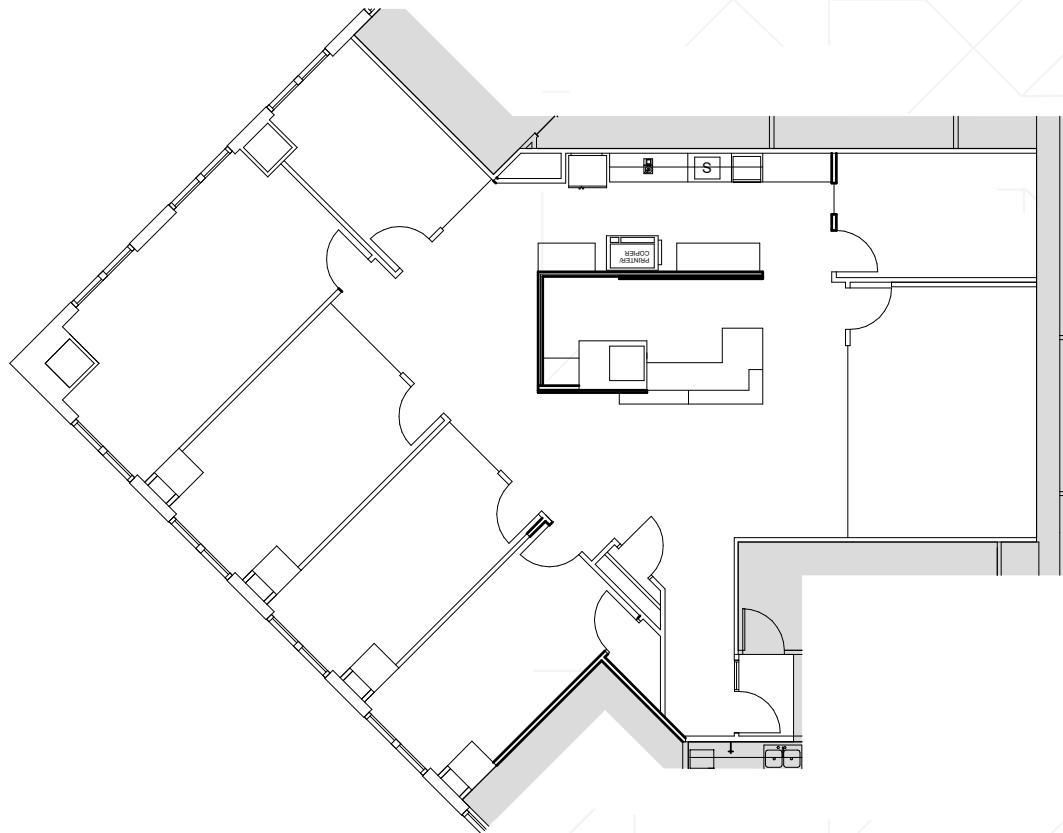

SUITE 2350

23rd Floor | 3,075 SF | Available Now

SUITE 1800

18th Floor | 23,523 SF | Available Now

JIM MONTEZ

612-359-1671

jim.montez@transwestern.com

REED CHRISTIANSON

612-359-1610

reed.christianson@transwestern.com

 **TRANSWESTERN**

SUITE 1800

18th Floor | 23,523 SF | Available Now

JIM MONTEZ

612-359-1671

jim.montez@transwestern.com