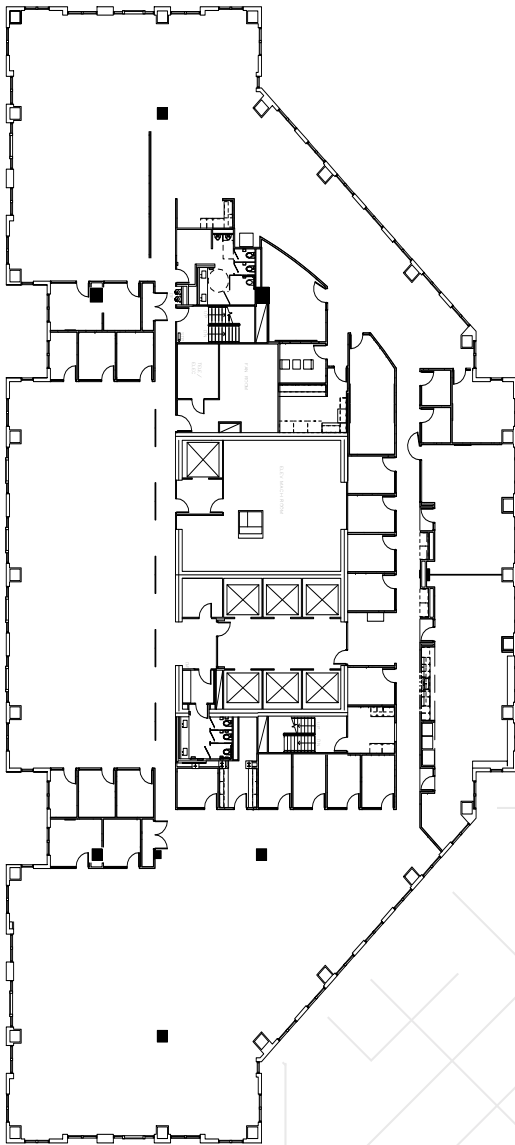

SUITE 2350

23rd Floor | 3,075 SF | Available Now

SUITE 1800

18th Floor | 23,523 SF | Available Now

JIM MONTEZ

612-359-1671

jim.montez@transwestern.com

REED CHRISTIANSON

612-359-1610

reed.christianson@transwestern.com

 **TRANSWESTERN**

SUITE 1800

18th Floor | 23,523 SF | Available Now

JIM MONTEZ

612-359-1671

jim.montez@transwestern.com