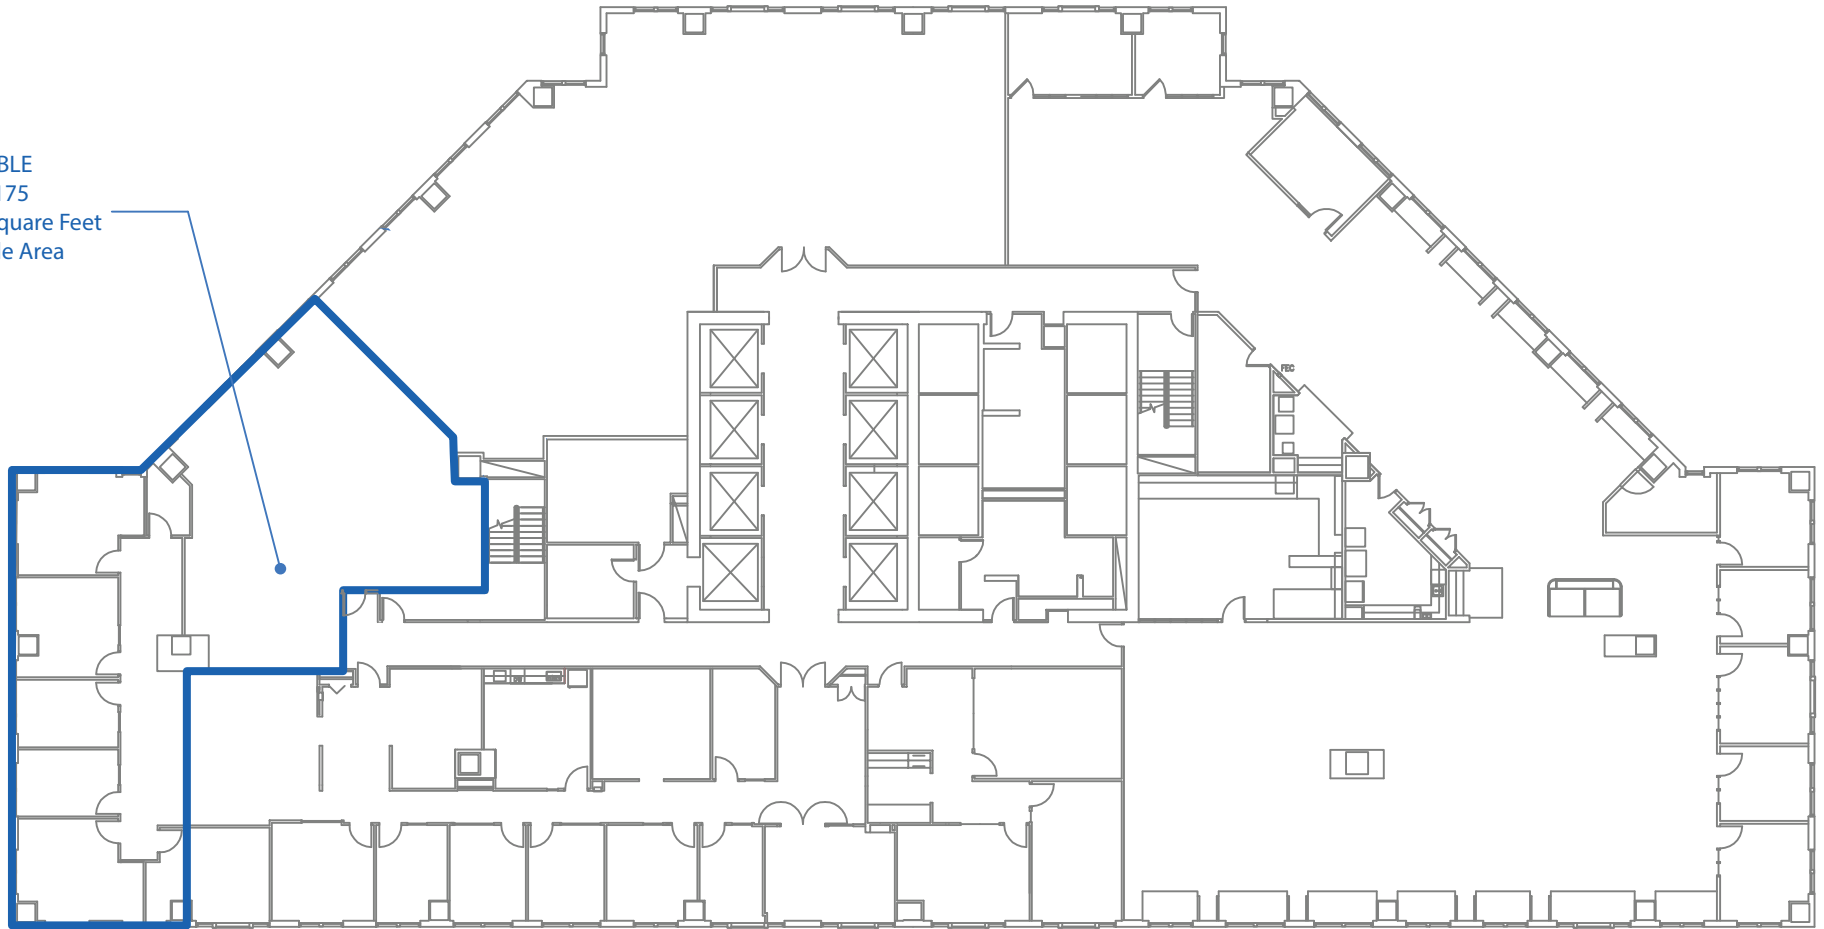

AVAILABLE
Suite 1175
3,744 Square Feet
Rentable Area

SPSTOWER

Level: 11

Updated: January 24, 2018

333 South Seventh Street, Minneapolis, MN 55402

Managed and Leased by:

T **TRANSWESTERN**[®]